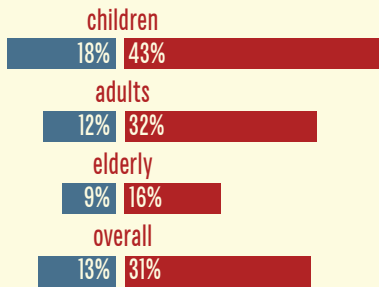

national average

Knott County, KY

Poverty Status

percentage living below poverty level