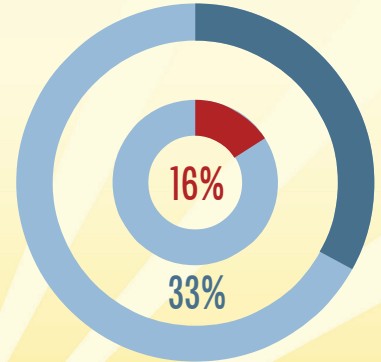

Education

Graduated High School

Knott County, KY

national average

Bachelor's degree or higher

population: 14,301

Knott County, KY

poverty rate: 31%

children below poverty line: 43%

source: U.S. Census Bureau

Housing

homes without heat source

10

homes without full plumbing

44

homes without full kitchen