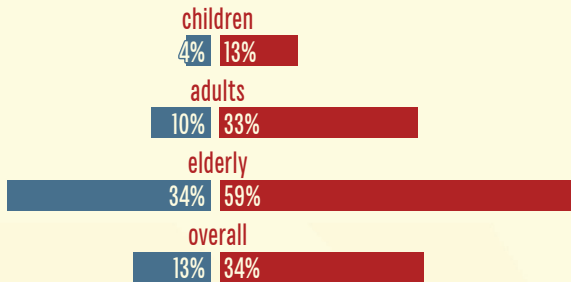

Disability Status

percentage disabled