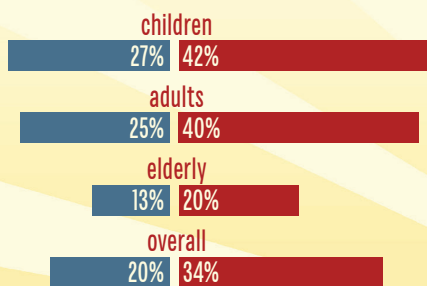

of those disabled, percentage living below poverty level