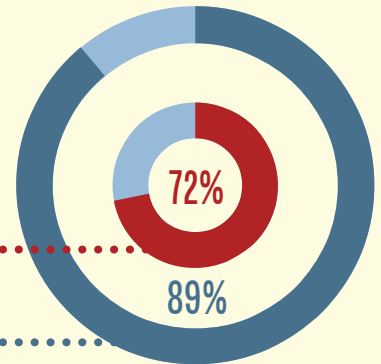

Education

Graduated High School

Knott County, KY

national average

Bachelor's degree or higher

population: 14,301

Knott County, KY

poverty rate: 31%