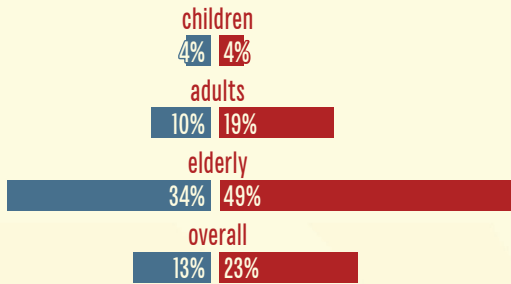

Disability Status

percentage disabled