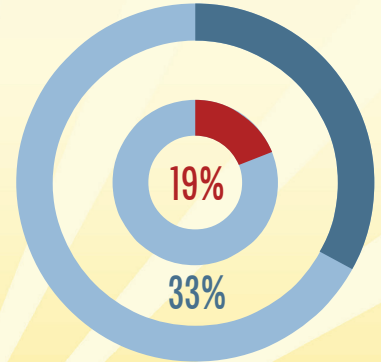

# Education

Graduated High School

Carter County, TN

national average

Bachelor's degree or higher

population: 54,686