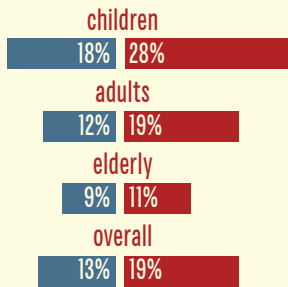

national average

Carter County, TN

# Poverty Status

percentage living below poverty level