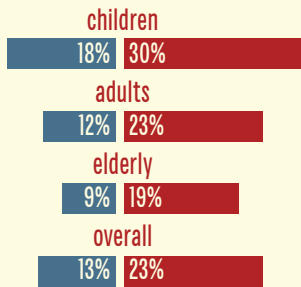

national average

Dickenson County, VA

# Poverty Status

percentage living below poverty level