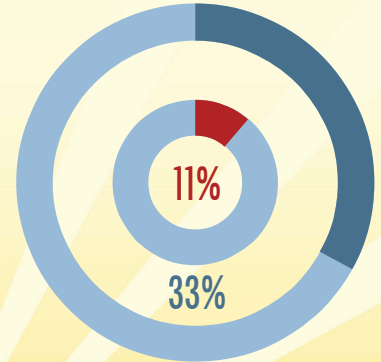

# Education

Graduated High School

Dickenson County, VA

national average

Bachelor's degree or higher

population: 14,031