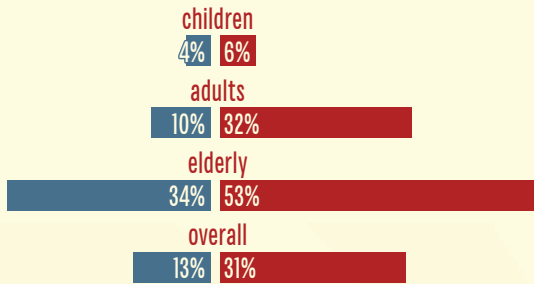

Disability Status

percentage disabled