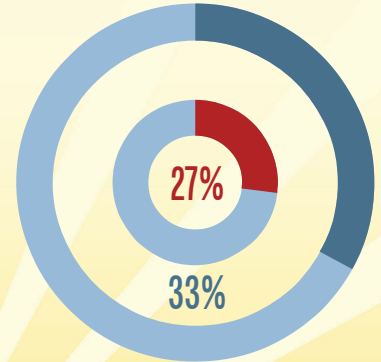

# Education

Graduated High School

Cabell County, WV

national average

Bachelor's degree or higher

population: 89,507