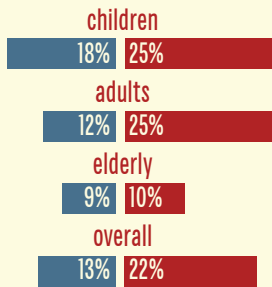

national average

Cabell County, WV

# Poverty Status

percentage living below poverty level