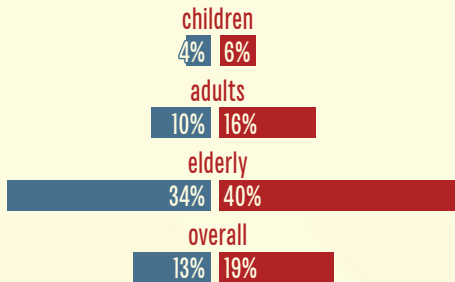

Disability Status

percentage disabled