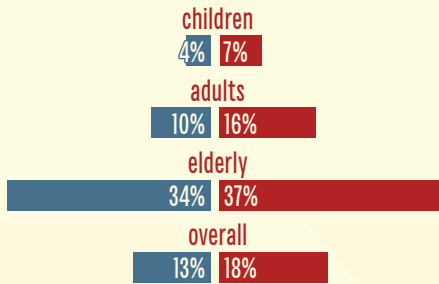

national average

Kanawha County, WV

Poverty Status

percentage living below poverty level

Disability Status

percentage disabled

of those disabled, percentage living below poverty level

4532 Bristol Highway,
Johnson City, TN 37601
(423) 854-8800
www.ASPhome.org