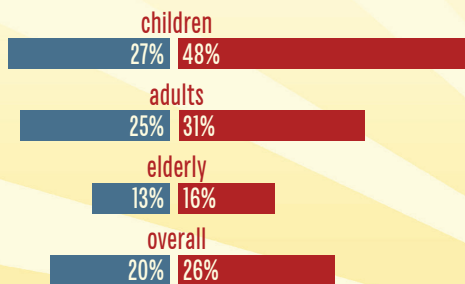

of those disabled, percentage living below poverty level