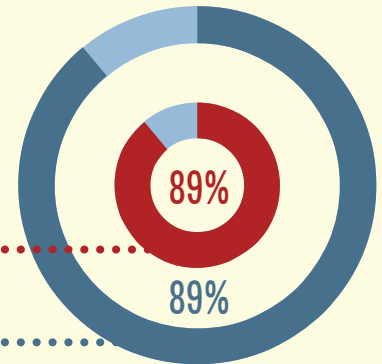

Education

Graduated High School

Kanawha County, WV

national average

Bachelor's degree or higher

population: 177,827

Kanawha County, WV

poverty rate: 17%