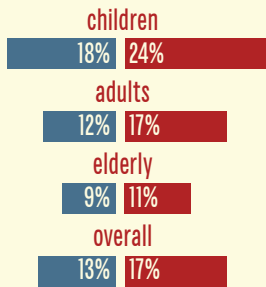

national average

Kanawha County, WV

Poverty Status

percentage living below poverty level

Disability Status

percentage disabled

of those disabled, percentage living below poverty level

4532 Bristol Highway,
Johnson City, TN 37601
(423) 854-8800
www.ASPhome.org