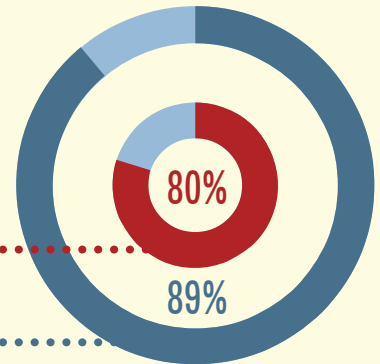

national average

Logan County, WV

Poverty Status

percentage living below poverty level

Disability Status

percentage disabled

of those disabled, percentage living below poverty level

4532 Bristol Highway,
Johnson City, TN 37601
(423) 854-8800
www.ASPhome.org

Education

Graduated High School

Logan County, WV

national average

Bachelor's degree or higher

population: 31,949

Logan County, WV

poverty rate: 26%