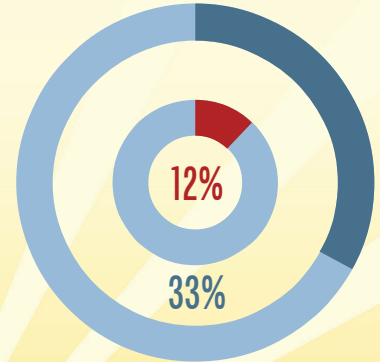

Education

Graduated High School

Logan County, WV

national average

Bachelor's degree or higher

population: 31,949

Logan County, WV

poverty rate: 26%

children below poverty line: 37%

source: U.S. Census Bureau

Housing

homes without heat source

27

homes without full plumbing

176

homes without full kitchen