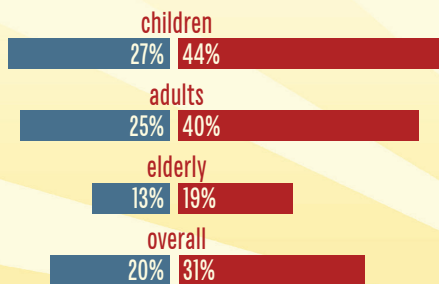

national average

Logan County, WV

Poverty Status

percentage living below poverty level

Disability Status

percentage disabled

of those disabled, percentage living below poverty level

4532 Bristol Highway,
Johnson City, TN 37601
(423) 854-8800
www.ASPhome.org

Education

Graduated High School

Logan County, WV

national average

Bachelor's degree or higher

population: 31,949

Logan County, WV

poverty rate: 26%