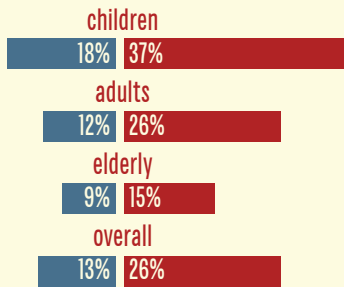

national average

Logan County, WV

Poverty Status

percentage living below poverty level

Disability Status

percentage disabled

of those disabled, percentage living below poverty level

4532 Bristol Highway,
Johnson City, TN 37601
(423) 854-8800
www.ASPhome.org

Education

Graduated High School

Logan County, WV

national average

Bachelor's degree or higher

population: 31,949

Logan County, WV

poverty rate: 26%