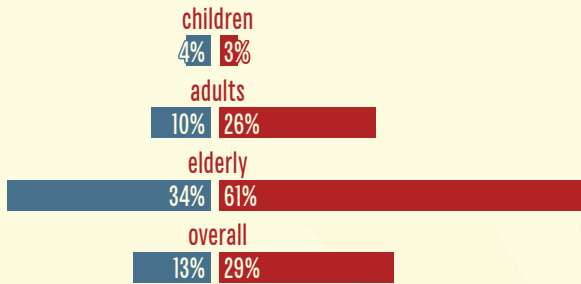

national average

Logan County, WV

Poverty Status

percentage living below poverty level

Disability Status

percentage disabled

of those disabled, percentage living below poverty level

4532 Bristol Highway,
Johnson City, TN 37601
(423) 854-8800
www.ASPhome.org

Education

Graduated High School

Logan County, WV

national average

Bachelor's degree or higher

population: 31,949

Logan County, WV

poverty rate: 26%