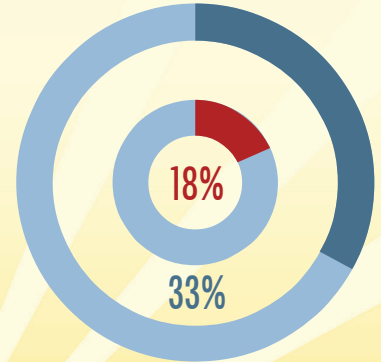

Bachelor's degree or higher