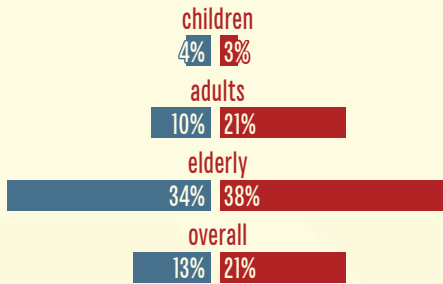

Disability Status

percentage disabled