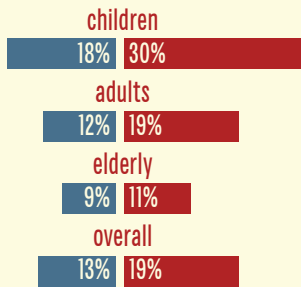

national average

Nicholas County, WV

# Poverty Status

percentage living below poverty level